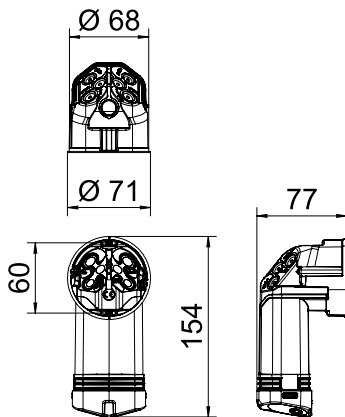

- 2 x 3 screw domes
- Device screws, clamping straps
- 2 entries for NYM cables 3 x 1.5 mm²
- 2 entries for NYM cables 3 x 2.5 mm² or 5 x 1.5 mm²
- 2 entries for NYM cables 5 x 2.5 mm² or 7 x 1.5 mm²
- 2 combination pipe entries Ø 20 and 25 mm in the bottom area of the wiring space

Tested according to DIN EN 60670-1, DIN EN 60670-22 and DIN 49073-1.

PP/TPE Polypropylene / thermoplastic elastomer

Master data

Item no.	2003828
Type	HE 74-L
Description 1	HW Cavity wall electronic box
Description 2	airtight
Available from	01.02.2022
Colour	Orange / grey
Material	Polypropylene / thermoplastic elastomer
Material symbol	PP/TPE
Smallest sales unit (VG)	10 Piece
Weight	4,45 kg/100 pc.

Technical data

Width	71,00 mm
Height	77,00 mm
Length	154,00 mm
Diameter	68,00 mm
No. of entries	8
Entries	8
Number of switch boxes	1
Type of housing penetration	Insertion membrane
Version for	Single
Shape	Electrics socket
Device fixing	Screws ,
Cover fastening	Screws ,
Cover screw clearance	61,00 mm
Milling hole diameter	68,00 mm
Flame-resistant	Acc. to VDE 0471/IEC 60695-2-11, test temperature 850°C
Shape	Other
For pipe diameter	20/25 mm
Combination entries Ø 20 / 25 mm	2
Cable entries 3 x 2.5 mm ² / 5 x 1.5 mm ²	2
Cable entries 5 x 2.5 mm ² / 7 x 1.5 mm ²	2

Technical data sheet

HW Cavity wall electronic box 74, airtight, with elastomer sack
Item no. 2003828

Technical data

Cable entries 3 x 1.5 mm ²	2
Suitable for board thickness	5,00 - 35,00 mm
Halogen-free	<input checked="" type="checkbox"/>
With bolts	<input checked="" type="checkbox"/>
Nominal cross section	1,50 - 2,50 mm ²
Rated voltage	400,00 V
Impact-resistant	<input checked="" type="checkbox"/>
Protection rating	IP30
Support	Connector
Airtight	<input checked="" type="checkbox"/>