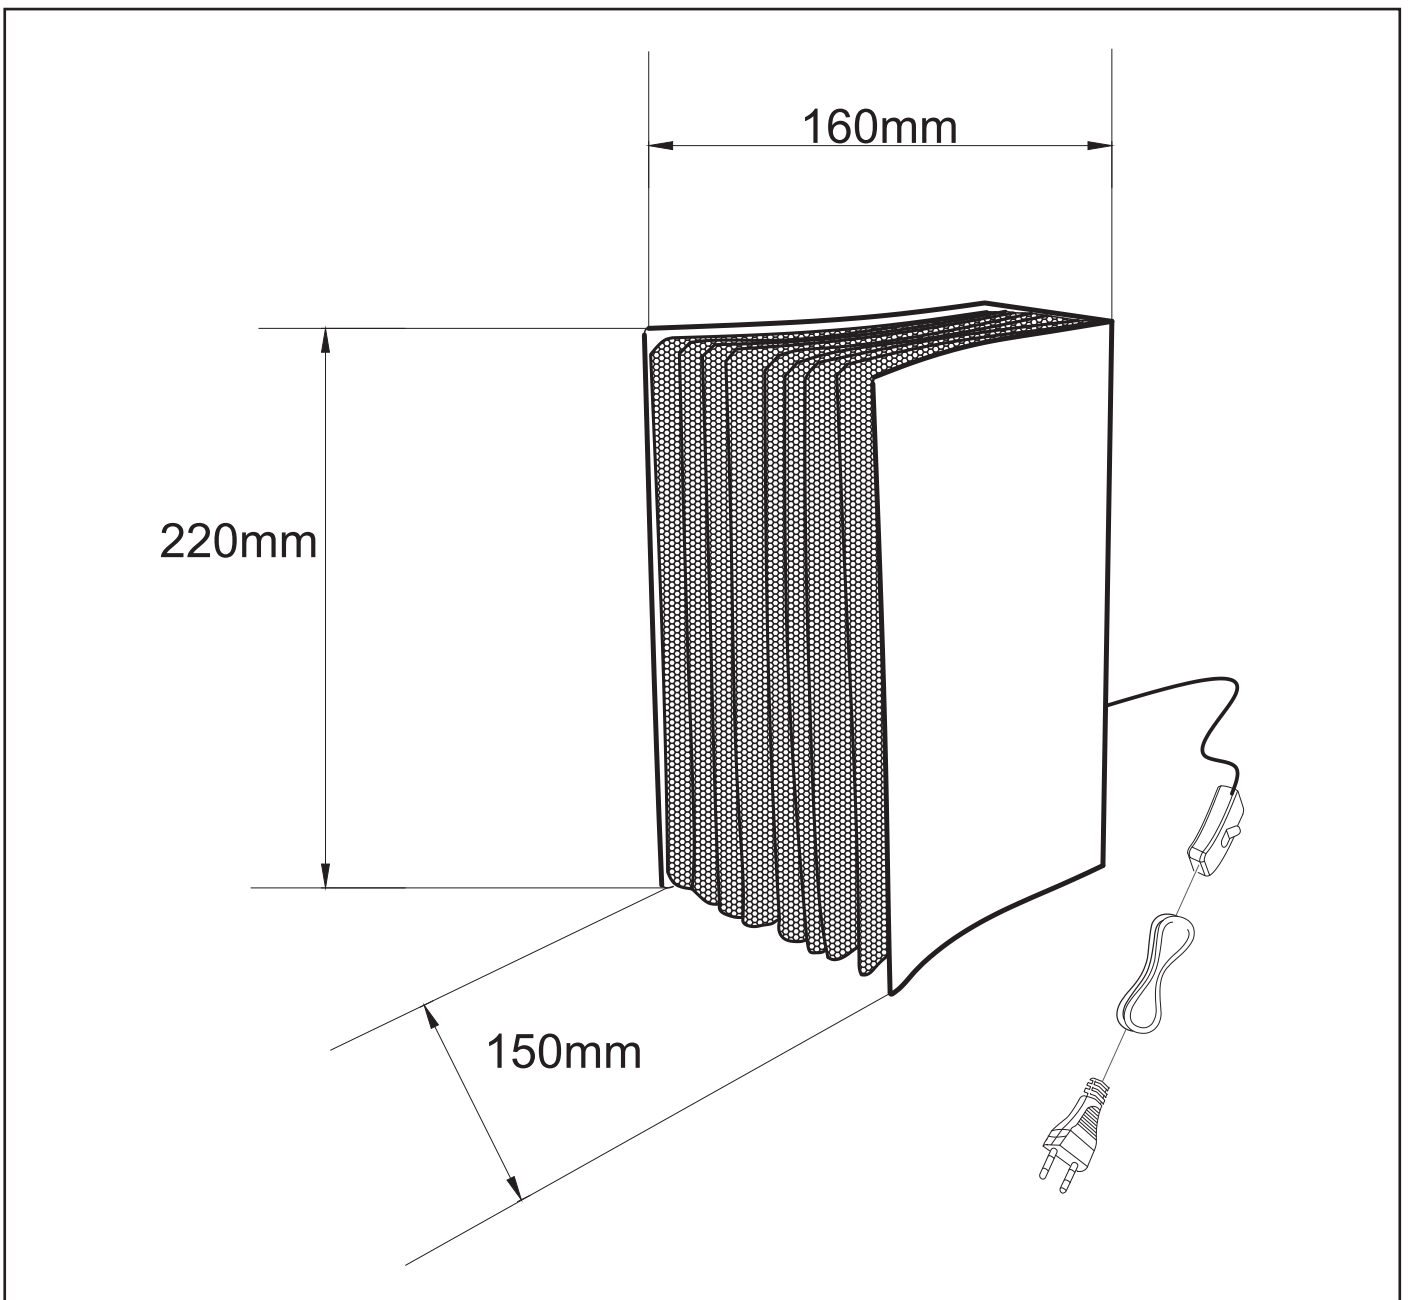

LUCIDE

TECHNICAL DRAWING & DIMENSIONS

LIVRET

item number : 78595/01/02
EAN code : 5411212782670

For more specifications, dimensions please visit
www.lucide.com