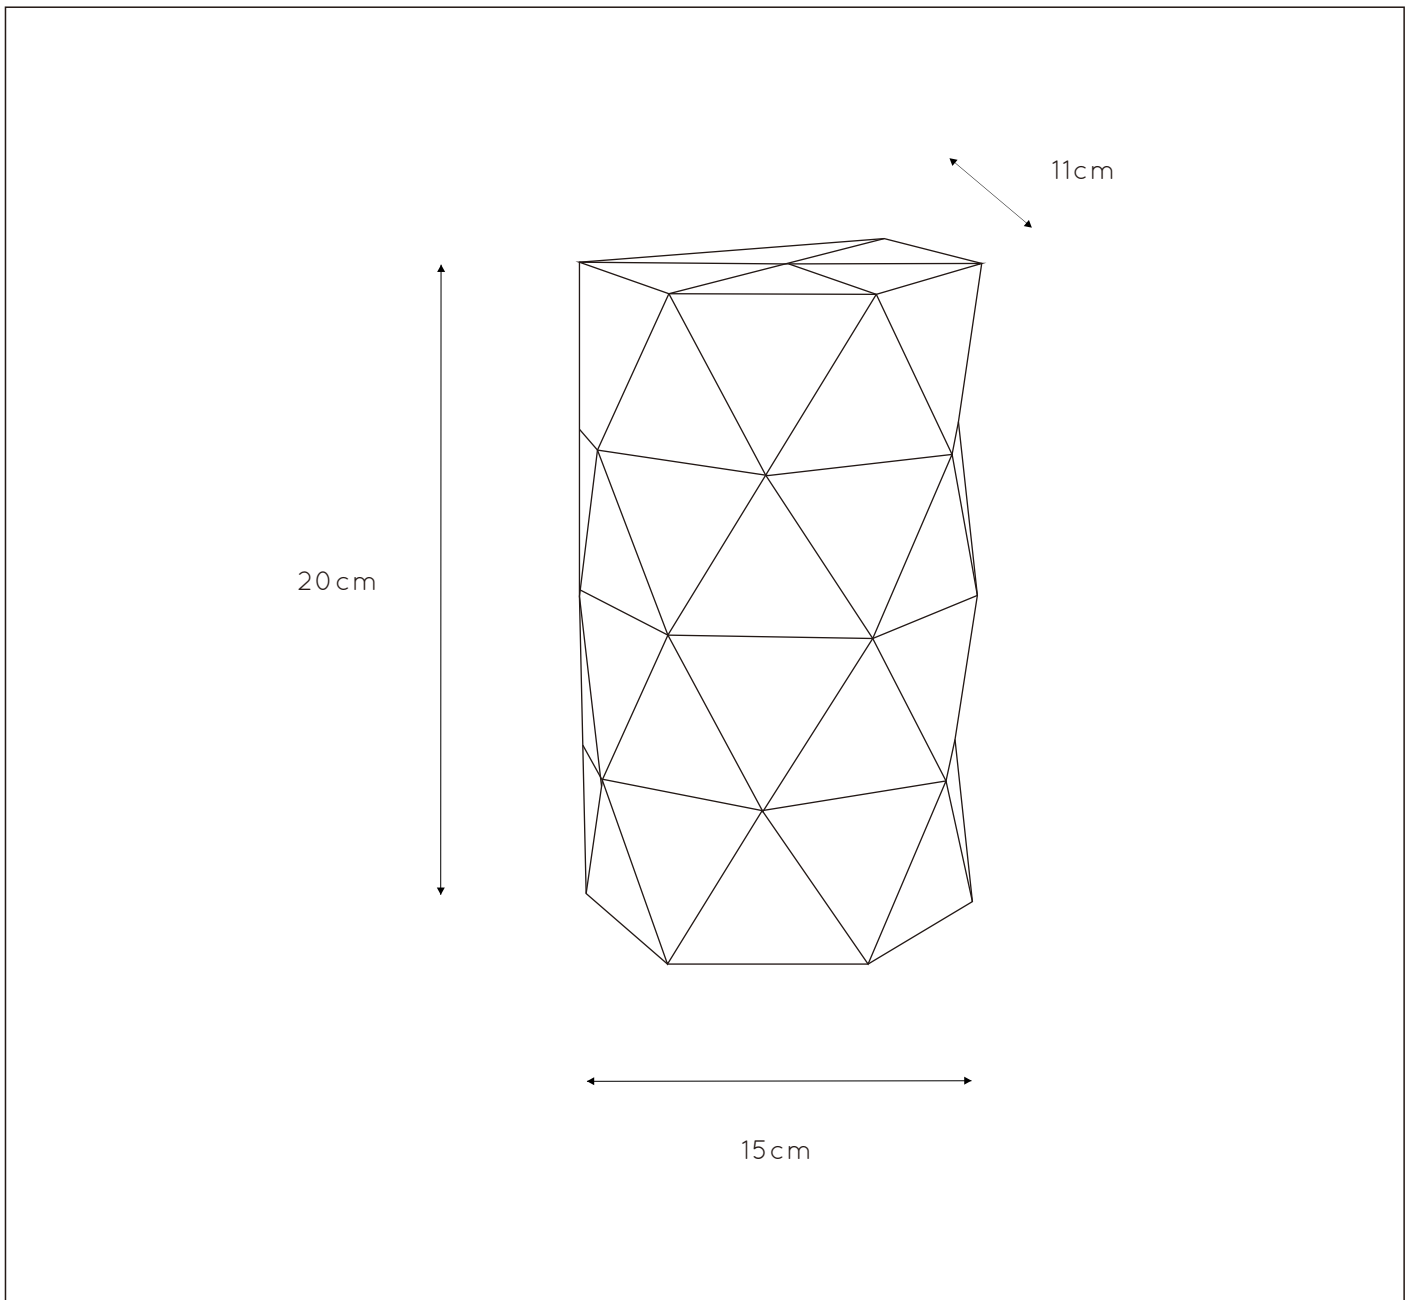

LUCIDE

TECHNICAL DRAWING & DIMENSIONS

OTONA

Item number : 21209/02/30
EAN CODE : 5411212210876

Item number : 21209/02/31
EAN CODE : 5411212210883

For more specifications, dimensions please visit
www.lucide.com