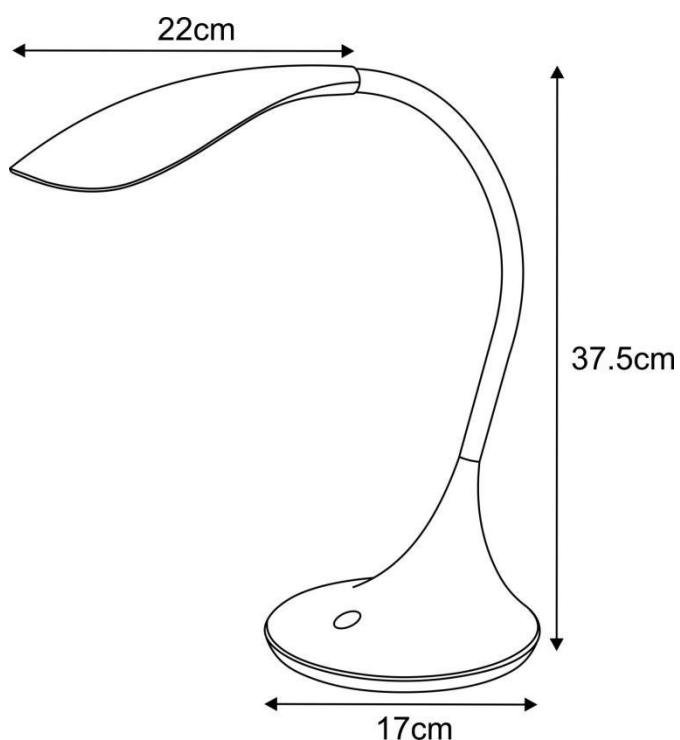

General

Dimensions LxWxH : 17 cm x 17 cm x 45 cm
Height minimum : 25cm
Height maximum : 45 cm
Dimensions shade L : 22 cm
Main material : Plastic
Ceiling rose material : Plastic
Color : Black, white
Style : Modern
Shape : Long
Weight : 1,43 kg
Warranty : 3 years

Product specifications

Dimmable : Touch dimmable in three steps
Light direction : Around (Diffuse)
Adjustable in height : Adjustable In Height (Before Installation)
Directional : Not Directional
Cable : Yes, Cable On Driver
Cable length : 180 cm
Sensor : Without Sensor
Control : Light Switch Control
IP-Class : 20
Electric class : 3
Light source including : Yes
Light source number : 1
Power requirements : DC 12V 0.5A (220-240V~50Hz main input)
Bulb type & maximum wattage : 0.3W LED (4.5W in total)

For more specifications of this product please visit

www.lucide.com

LUCIDE

TECHNICAL DRAWING & DIMENSIONS

ZOZY

Item number :18652/03/30, 18652/03/31

EAN code : 5411212185518,5411212185525

If dimmable in steps: