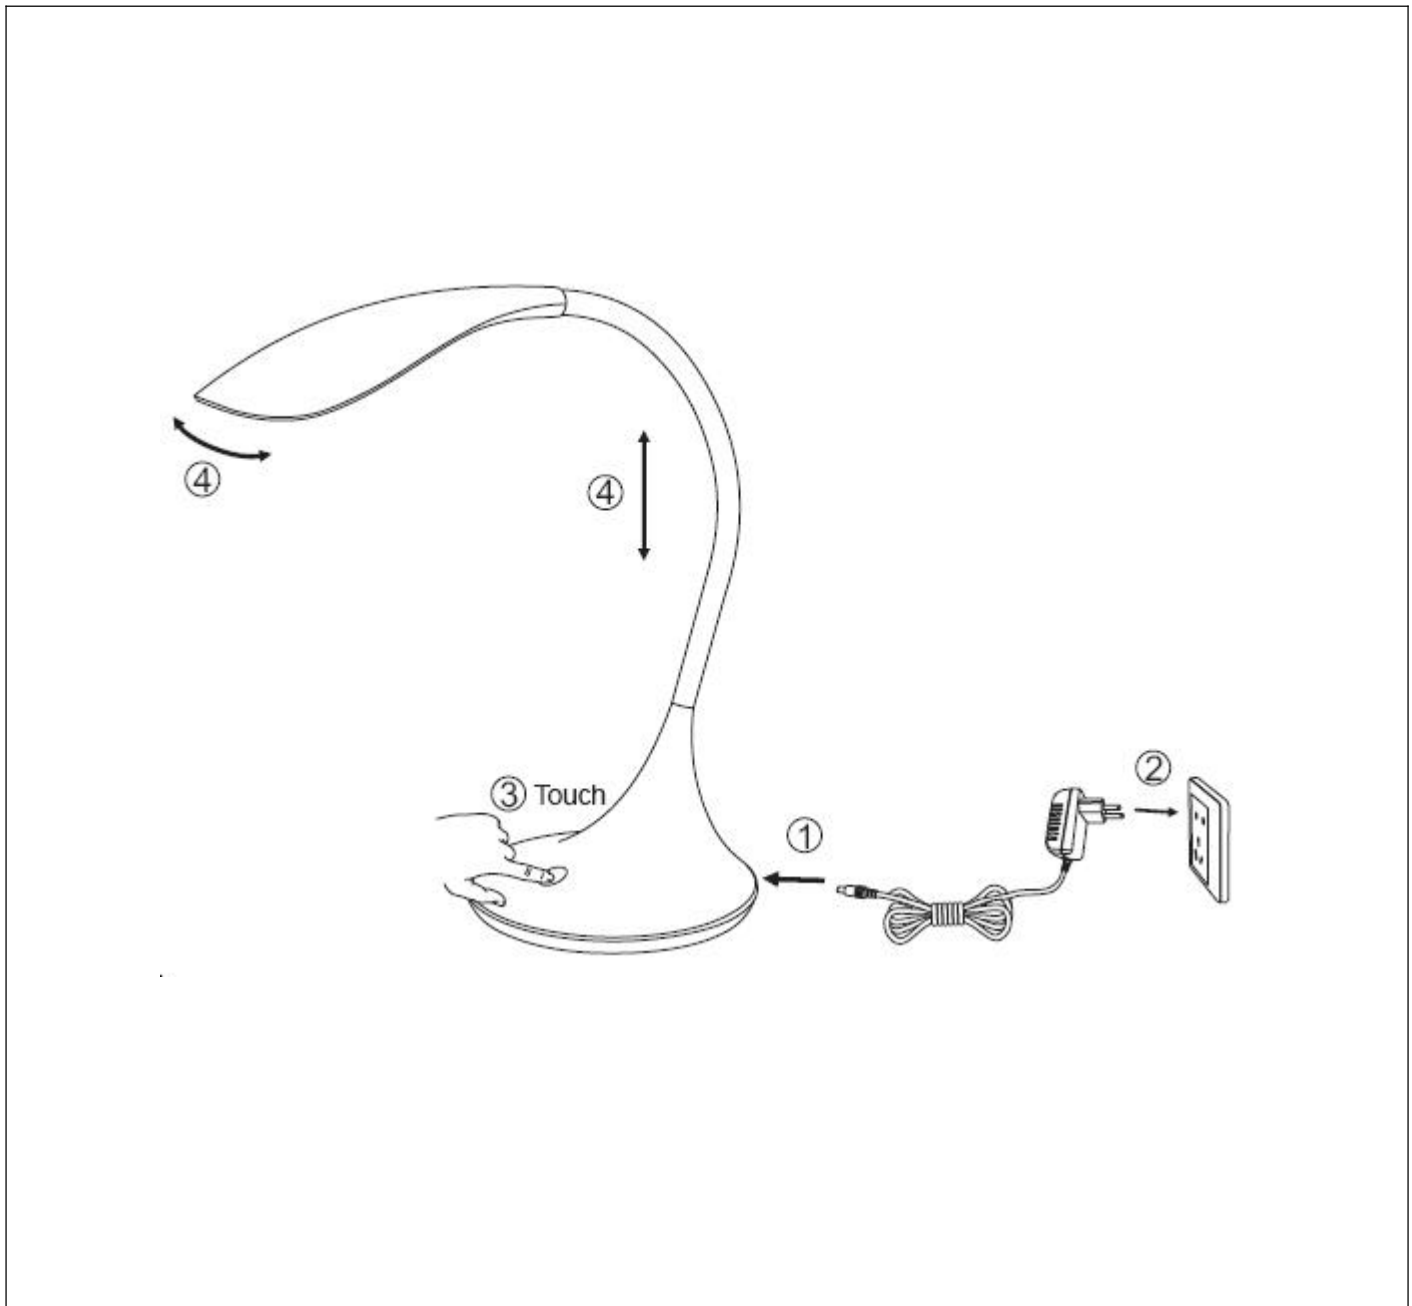

LUCIDE

INSTALLATION DRAWING SPECIFICATIONS

.Dit product bevat een lichtbron van energie-efficiëntieklasse E
Ce produit contient une source lumineuse de classe énergétique E
This product contains a light source of energy efficiency class E
Dieses Produkt enthält eine Lichtquelle der Energieeffizienzklasse E
Ten produkt zawiera ród o wiat a o klasie efektywno ci energetycznej E