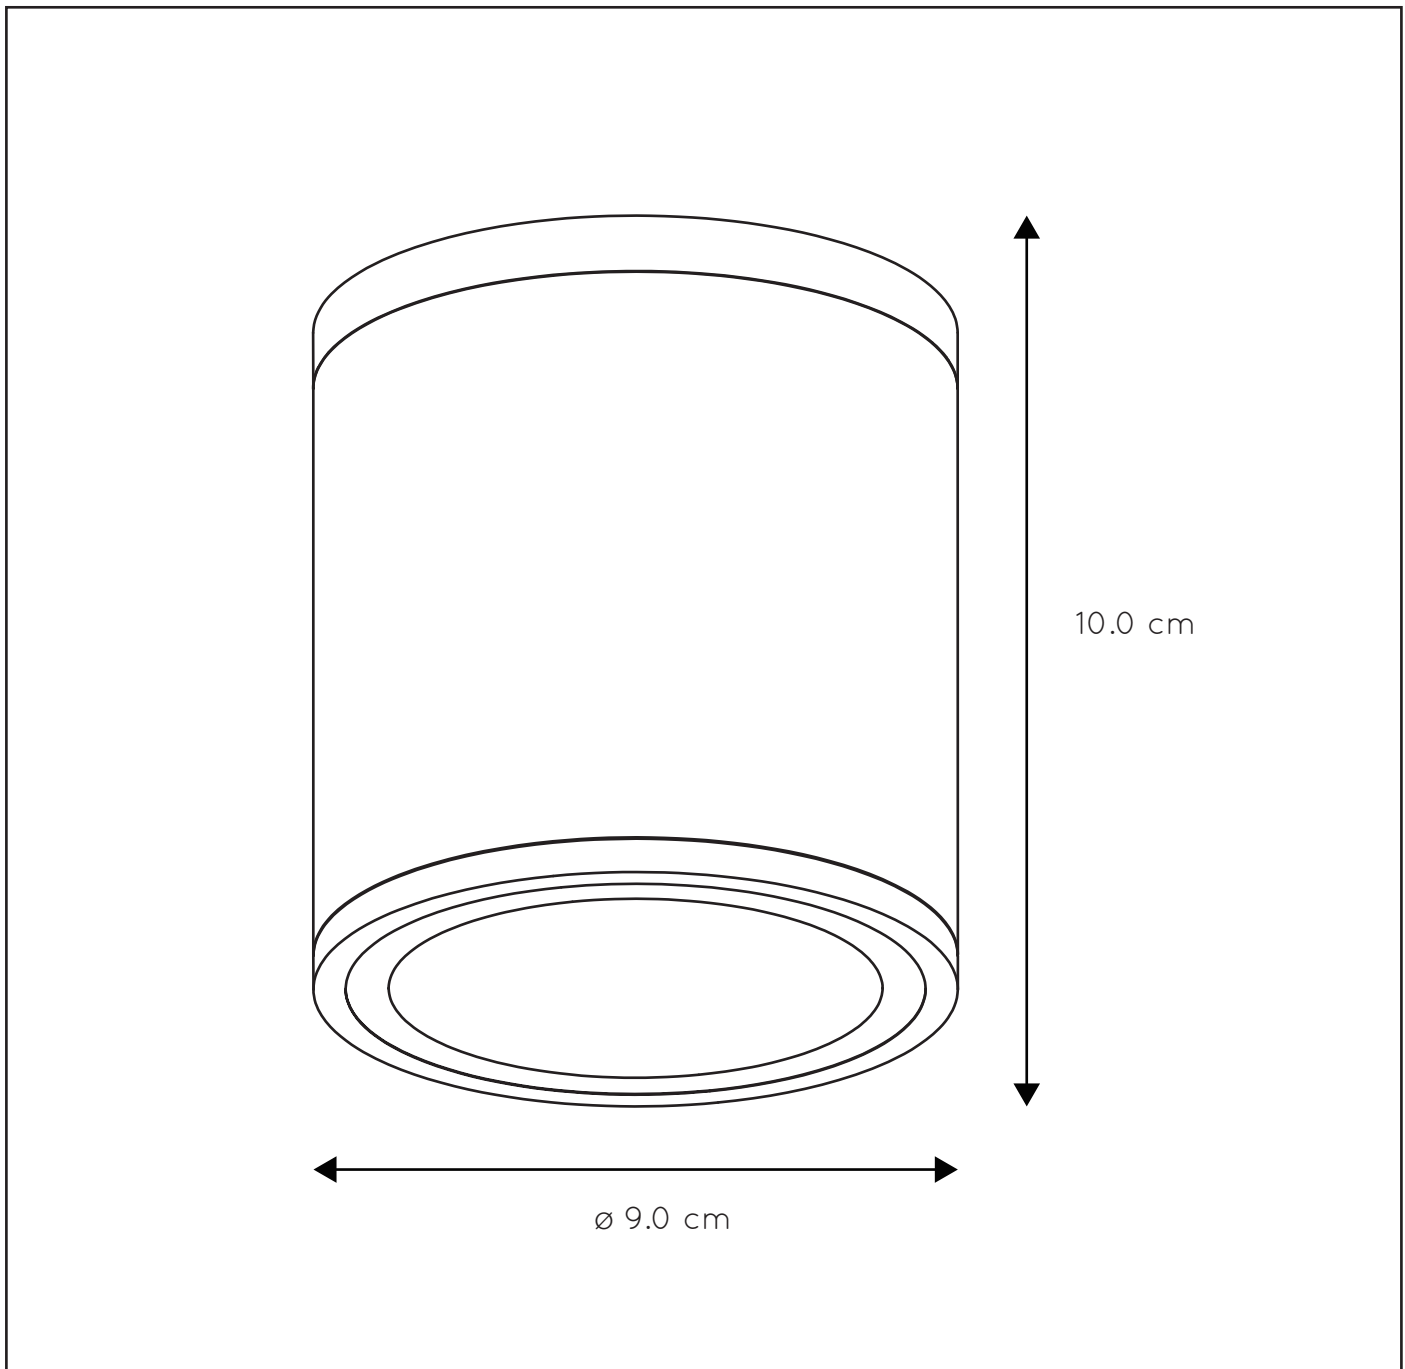

LUCIDE

RECOMMENDED LUCIDE LIGHT SOURCE

49009/05/30
49009/05/31

Light source dimmable : Yes Dim to warm
 Light source incl. : No

General

Dimensions LxWxH : 9.0 cm x 9.0 cm x 10.0 cm
Height minimum : 10.0 cm
Height maximum : 10.0 cm
Dimensions shade LxWxH :
Main material : Aluminium
Ceiling rose material :
Color : Black,White
Style : Modern
Shape : Cylinder
Weight : 0.37 kg
Warranty : 2 years

Product specifications

Dimmable : Yes
Light direction : Downlight
Adjustable in height : Not In Height Adjustable
Directional : Directional
Cable : No
Cable length :
Sensor : Without Sensor
Control : Light Switch Control
IP-Class : 65
Electric class : 1
Light source including ? : No
Lamp socket : GU10
Light source number : 1
Power requirements : 220-240V~50Hz
Bulb type & maximum wattage : GU10- max.50W

EAN code : 5411212221438

Item number : 22962/01/31

EAN code : 5411212221445

For more specifications, dimensions please visit

www.lucide.com

LUCIDE

INSTALLATION DRAWING SPECIFICATIONS

Gu10