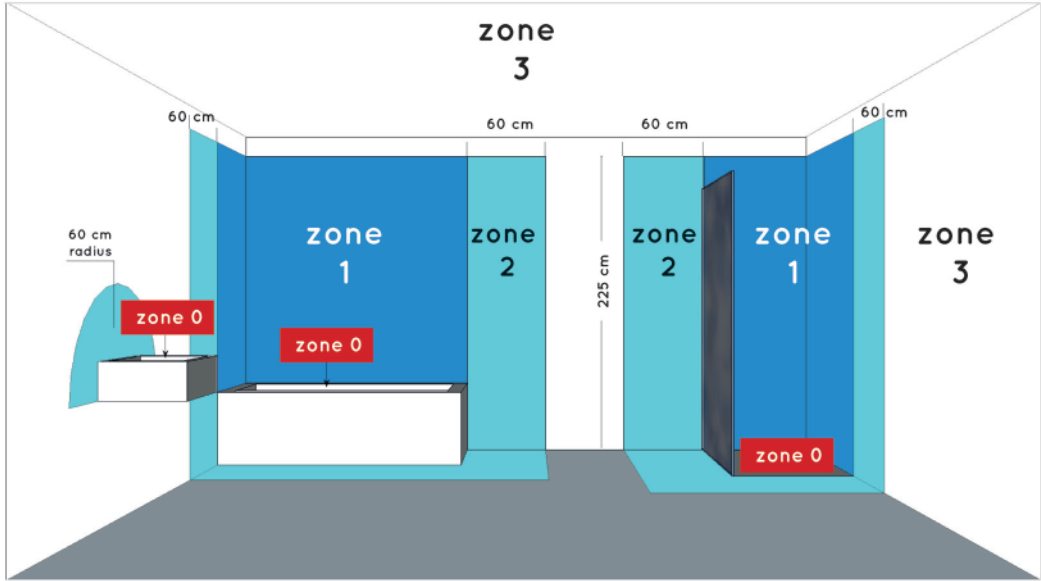

Installation of items in bathroom:

IP classifications	zone 0	zone 1 minimum	zone 2 minimum	zone 3 minimum

For more specifications of this product please visit www.lucide.com