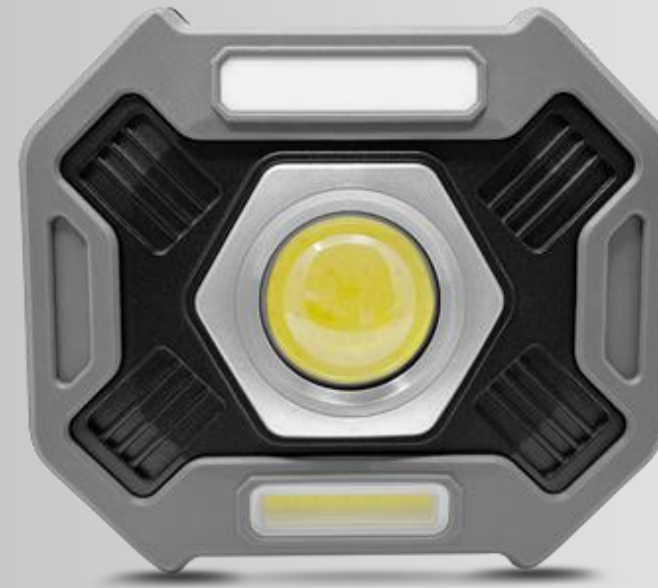

GEYER

GEYER