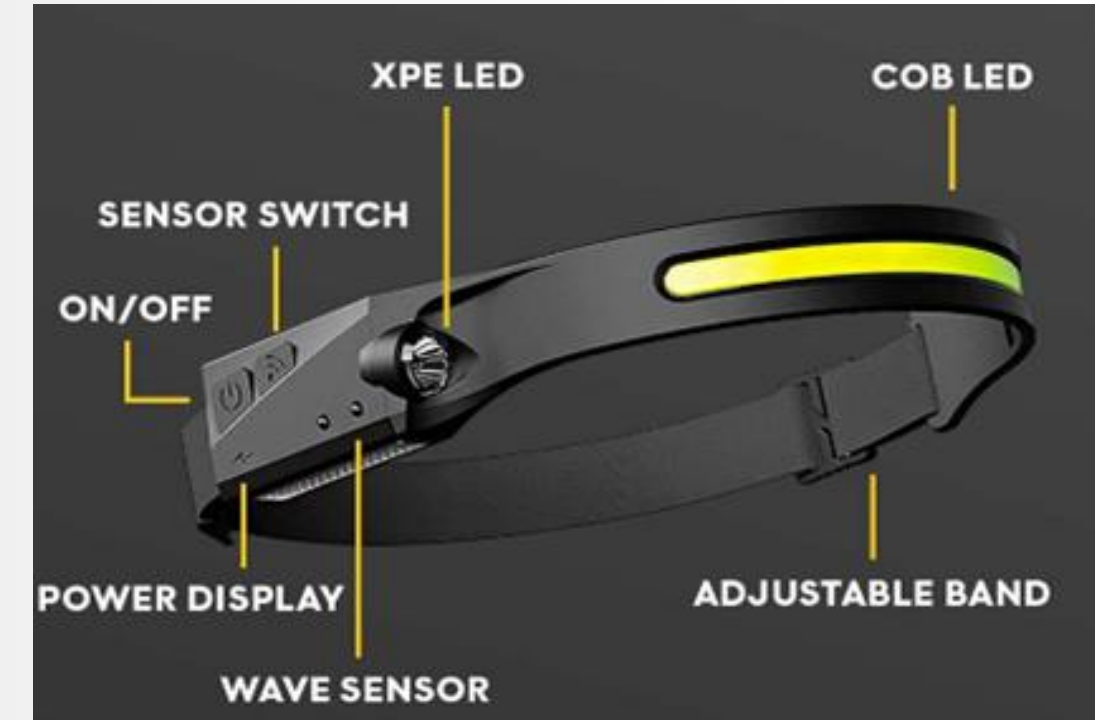

GEYER

LFK-HL0121

Επαναφορτιζόμενος LED Φακός Κεφαλής 5W (3W XPE + 5W COB)

ABS+RUBBER

60x32x20mm (adjustable headband)

IP44

IK08

USB TYPE-C

Lighting Distance: 50m

Lumen: 350

Beam Angle: 230°

Rechargeable Battery

Sensor Switch

5 modes: COB High / COB Low / XPE High / XPE Low / Long press

switch: Flash100%

Charging Time: 3h