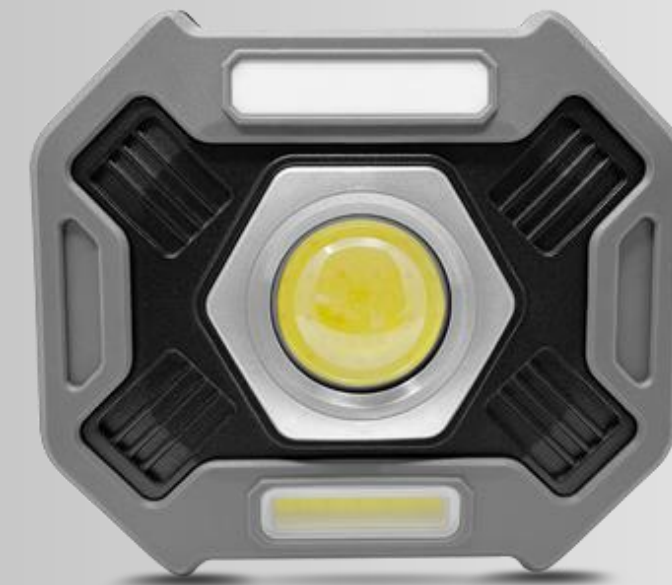

Lumen: 350

Beam Angle: 230°

Rechargeable Battery

Sensor Switch

5 modes: COB High / COB Low / XPE High / XPE Low / Long press

switch: Flash100%

Charging Time: 3h

**GEYER**